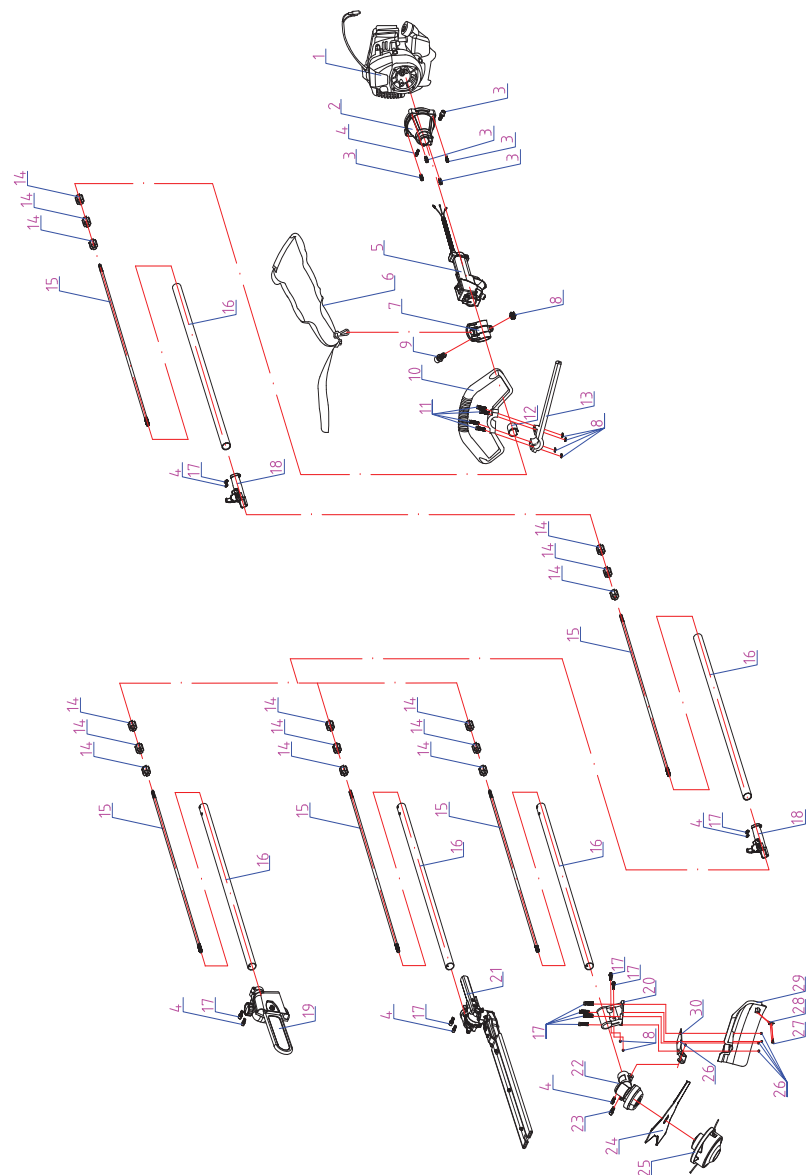

Exploded view drawing RD-GBC23

PARTS LIST RD-GBC23

No.	Description	qty
1	engine assy	1
2	clutch drive	1
3	screw M6x30	5
4	screw M5x12	6
5	switch	1
6	single belt	1
7	hanger assy	1
8	nut M5	7
9	screw <5x20	1
10	Handle	1
11	screw M5x30	4
12	handle damper	1
13	pressing handle	1
14	oil bearing	15
15	hard axle	5
16	pipe	5
17	screw M5x25	10
18	aluminum connector	2
19	saw head assy	1
20	grass board fixing seat	1
21	hedge trimmer assy	1
22	gear box assy	1
23	screw M5x35	1
24	3T blade	1
25	spool	1
26	nut M5	5
27	screw ST4.2x14	3
28	small blade	1
29	grass board	1
30	grass board support	1